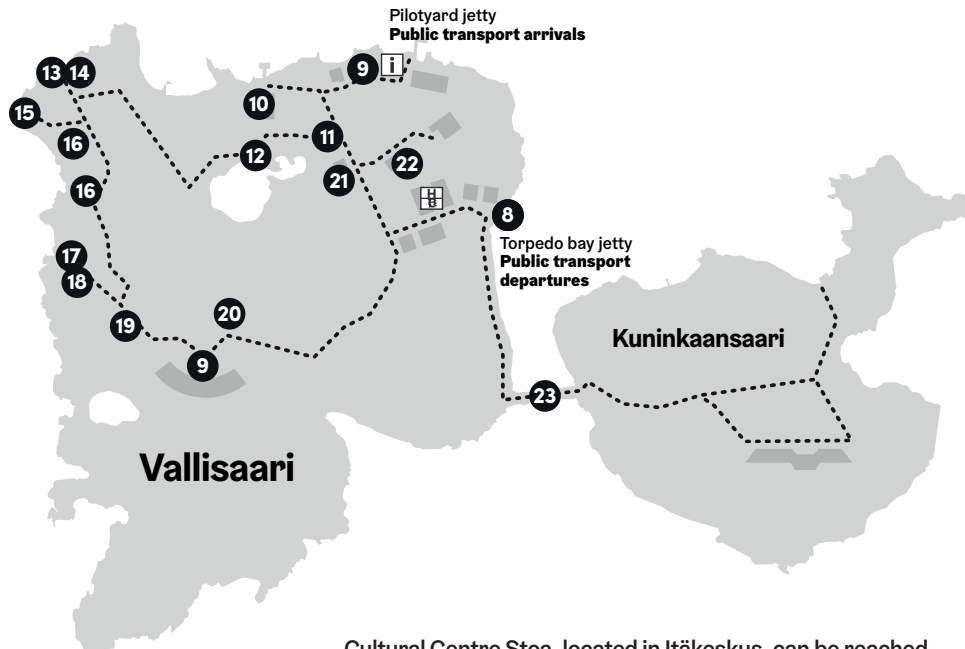

# Artists

- 1 Diana Policarpo
- 2 Tabita Rezaire
- 3 Tuula Närhinen
- 4 Bita Razavi
- 5 INTERPRT
- 6 Zheng Mahler
- 7 Dineo Seshee Bopape
- 8 Red Forest
- 9 Adrián Villar Rojas
- 10 Emilija Škarnulytė
- 11 PHOSfate  
(Mohamed Sleiman Labat & Pekka Niskanen)
- 12 Remedies  
(Sasha Huber & Petri Saarikko)
- 13 Asunción Molinos Gordo
- 14 Sepideh Rahaa
- 15 Ahmed Al-Nawas & Minna Henriksson
- 16 Danielle Brathwaite-Shirley
- 17 Tuula Närhinen
- 18 Jenna Sutela
- 19 Matti Aikio
- 20 Alma Heikkilä
- 21 Lotta Petronella Sami Tallberg & Lau Nau
- 22 Suzanne Treister
- 23 Keiken
- ☀ Golden Snail Opera
- ☀ Sonya Lindfors
- ☀ Yehwan Song

Cultural Centre Stoa, located in Itäkeskus, can be reached from the Central Railway Station by metro lines serving Vuosaari and Mellunmäki.